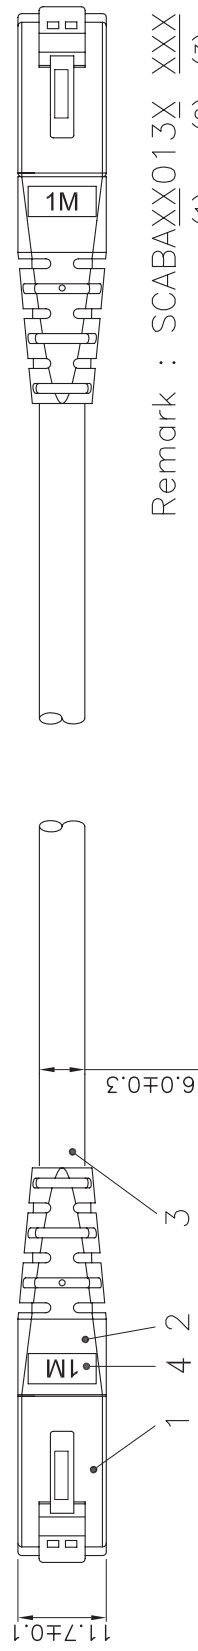

Datenblatt - Fiche technique - Data sheet

**21.15.0928**

ROLINE UTP-Patchkabel Kat.6, schwarz, 1,5 m

Cordon ROLINE Cat.6 UTP, noir, 1,5 m

ROLINE UTP Patch Cord, Cat.6, black, 1.5 m

Total length (optional)

Remark : SCABAXX013X XXX XE1201  
 (1) (2) (3) (4)

- (1) XX : Jacket Color  
 01=Black(RAL9011), 02=Gray(RAL7035), 03=Red(RAL3031)  
 05=White(RAL9010), 06=Yellow(RAL1021), 07=Blue(RAL5015)  
 08=Green(RAL6029), 09=Orange(RAL2003), 10=Purple(RAL4005)  
 11=Pink(RAL4003)
- (2) X : Wiring  
 1=T568A, 2=T568B, 3=T568A & T568B combination
- (3) XXX : Length
- (4) Length Unit : 1=cm, 2=meter, 3=feet.  
 (3)(4) : 0501=0.5meter(50cm), 0012=1meter, 0102=10meter  
 0033=3feet, 0103=10feet

Specification :

- Material :
- 1. RJ45 Plug : (P/N : PU8850)  
 1-1. Housing : Polycarbonate, UL 94V-2, Transparent color.  
 1-2. Contact material : Phosphor Bronze with 50-60 micro-inch Nickel plated.  
 1-3. Contact finished : Min. 50 micro-inch Gold plated.
- 2. Narrow PVC Molded.
- 3. Cable : UTP UnShielded and Twisted,  
 4 pair Stranded wire UL material approved.  
 24 AWG conductor and PVC jacket.
- 4. length mark(latch side) : 0.3M,0.5M,0.75M,1M,1.5M,2M,3M,5M,7M,7.5M,  
 10M,15M,20M,25M,30M.
- 5. Print : roline UTP PATCH CABLE 24AWG 4PR EIA/TIA-568B.2-1  
 CAT.6 XXXXXXX-X

DRAWING 17.MAR.2009 Connie		DRAWING NO. 21.15.XXXX		ITEM NO.: 21.15.XXXX	
CHECK 17.MAR.2009 KLi	DRAWING NO. 21.15.XXXX(SAT)		DES.: C6 UTP Patch Cord		A1
APPROVAL 17.MAR.2009 Yty	DRAWING CLASSIFICATION		SHEET 1 OF 1		
SCALE 1/1 (A4) UNIT mm		DRAWING CLASSIFICATION		SHEET 1 OF 1	