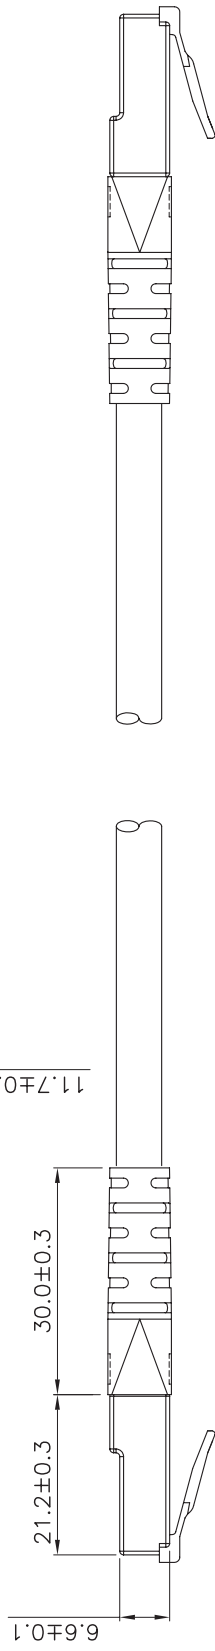

Datenblatt - Fiche technique - Data sheet

**21.15.0928**

ROLINE UTP-Patchkabel Kat.6, schwarz, 1,5 m

Cordon ROLINE Cat.6 UTP, noir, 1,5 m

ROLINE UTP Patch Cord, Cat.6, black, 1.5 m

Total length (optional)

Remark : SCABAXX013X XXX XE1201  
 (1) (2) (3) (4)

- (1) XX : Jacket Color  
 01=Black(RAL9011), 02=Gray(RAL7035), 03=Red(RAL3031)  
 05=White(RAL9010), 06=Yellow(RAL1021), 07=Blue(RAL5015)  
 08=Green(RAL6029), 09=Orange(RAL2003), 10=Purple(RAL4005)  
 11=Pink(RAL4003)
- (2) X : Wiring  
 1=T568A, 2=T568B, 3=T568A & T568B combination
- (3) XXX : Length
- (4) Length Unit : 1=cm, 2=meter, 3=feet.  
 (3)(4) : 0501=0.5meter(50cm), 0012=1meter, 0102=10meter  
 0033=3feet, 0103=10feet

Specification :

- Material :
- 1. RJ45 Plug : (P/N : PU8850)  
 1-1. Housing : Polycarbonate, UL 94V-2, Transparent color.  
 1-2. Contact material : Phosphor Bronze with 50-60 micro-inch Nickel plated.  
 1-3. Contact finished : Min. 50 micro-inch Gold plated.
- 2. Narrow PVC Molded.
- 3. Cable : UTP UnShielded and Twisted,  
 4 pair Stranded wire UL material approved.  
 24 AWG conductor and PVC jacket.
- 4. length mark(latch side) : 0.3M,0.5M,0.75M,1M,1.5M,2M,3M,5M,7M,7.5M,  
 10M,15M,20M,25M,30M.
- 5. Print : roline UTP PATCH CABLE 24AWG 4PR EIA/TIA-568B.2-1  
 CAT.6 XXXXXXX-X

DRAWING 17.MAR.2009 Connie		DRAWING NO. 21.15.XXXX		ITEM NO.: 21.15.XXXX	
CHECK 17.MAR.2009 KLi	DRAWING NO. 21.15.XXXX(SAT)		DES.: C6 UTP Patch Cord		A1
APPROVAL 17.MAR.2009 Yty	DRAWING CLASSIFICATION		SHEET 1 OF 1		
SCALE 1/1 (A4) UNIT mm		DRAWING CLASSIFICATION		SHEET 1 OF 1	